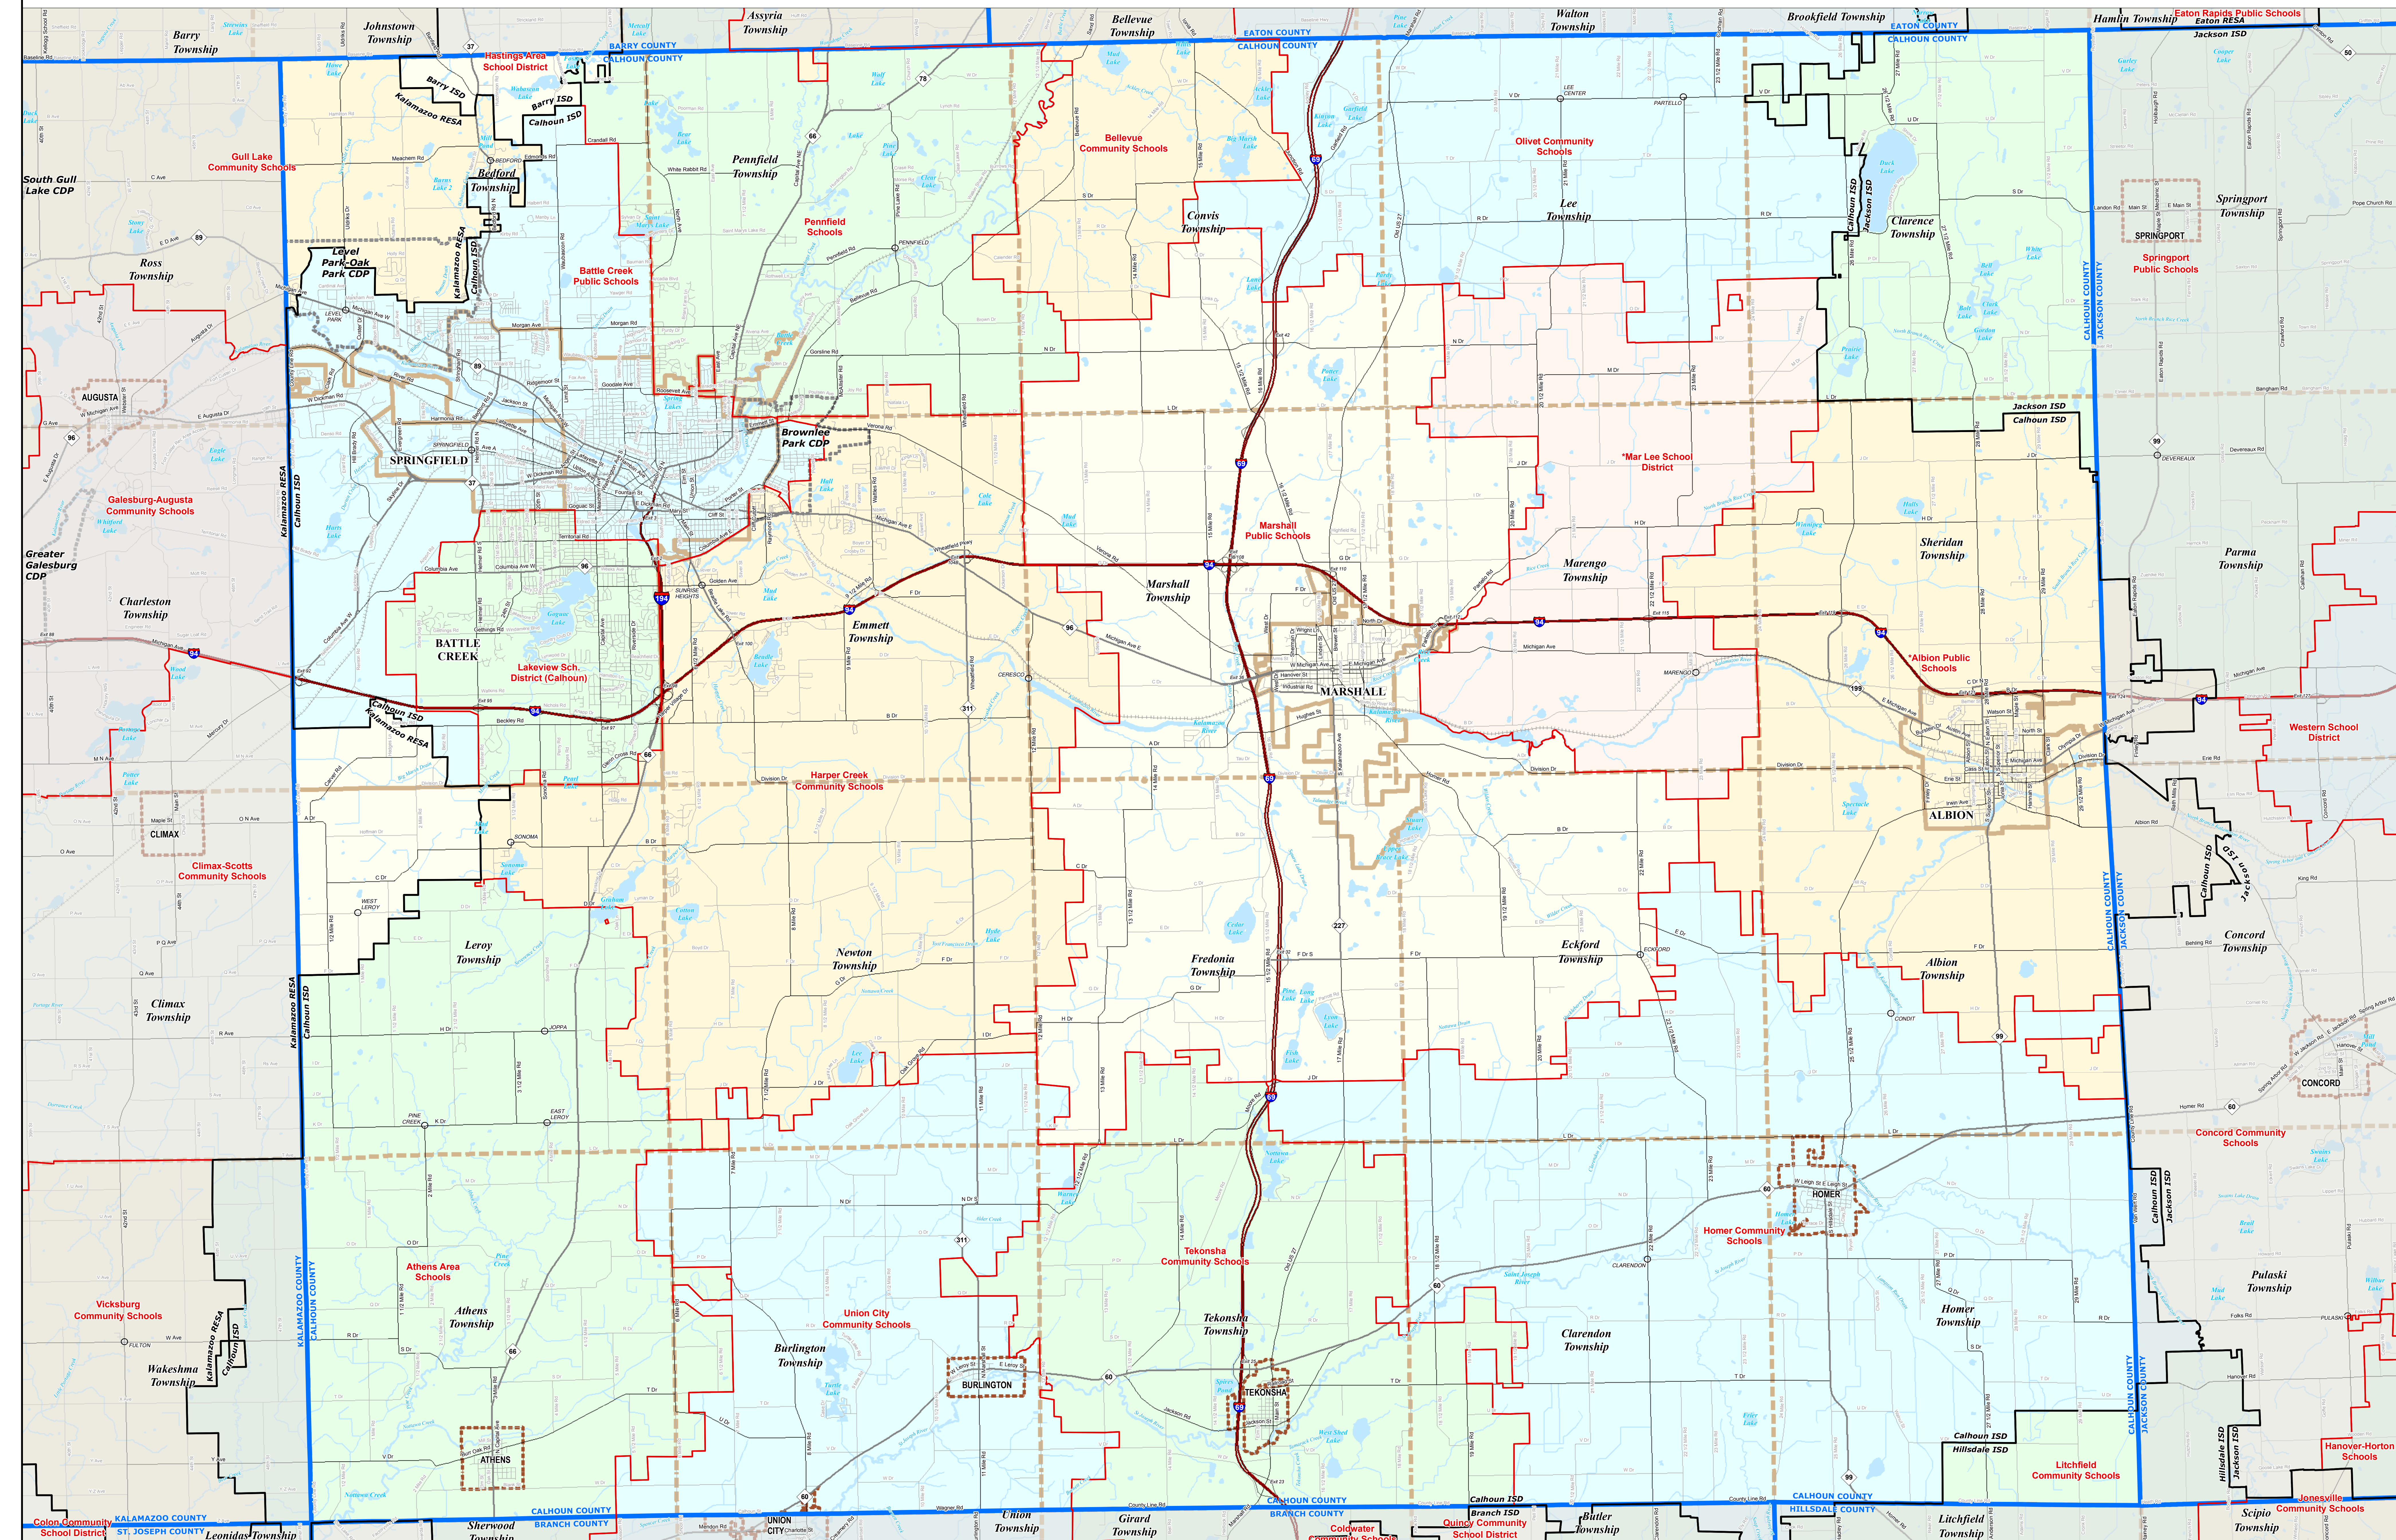

CALHOUN COUNTY SCHOOL DISTRICTS

0 1 2 Miles

11/15/13

Legend

	Intermediate School District		County		Railroad
	School District		Unincorporated Place		Water Feature
	City		Freeway		River, Stream, or Drain
	Township		Highway		Primary Road
	Village		Local Road		
	Census Designated Place				

Source: Michigan Geographic Framework, v13a